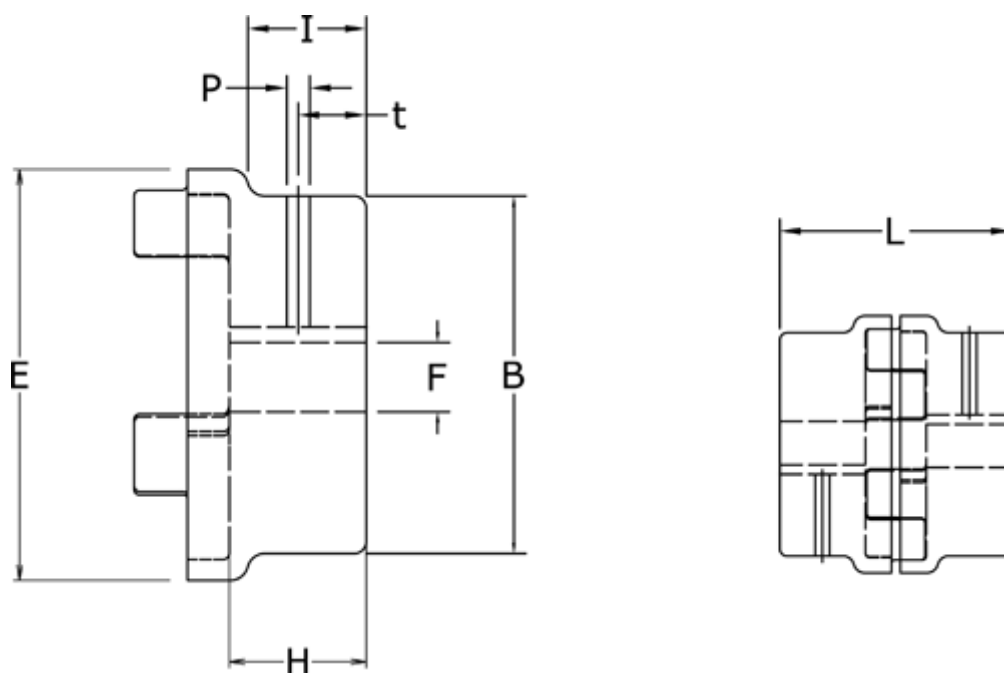

Article number: 3304019BAL10

Description: Coupling hub 19/24B

ALU Aluminium, Bore 10H7 mm w/keyway & setscrew

Measures

B = 40
E = 40
F = 10
H = 25
I = -
L = 66
P = M5
t = 10